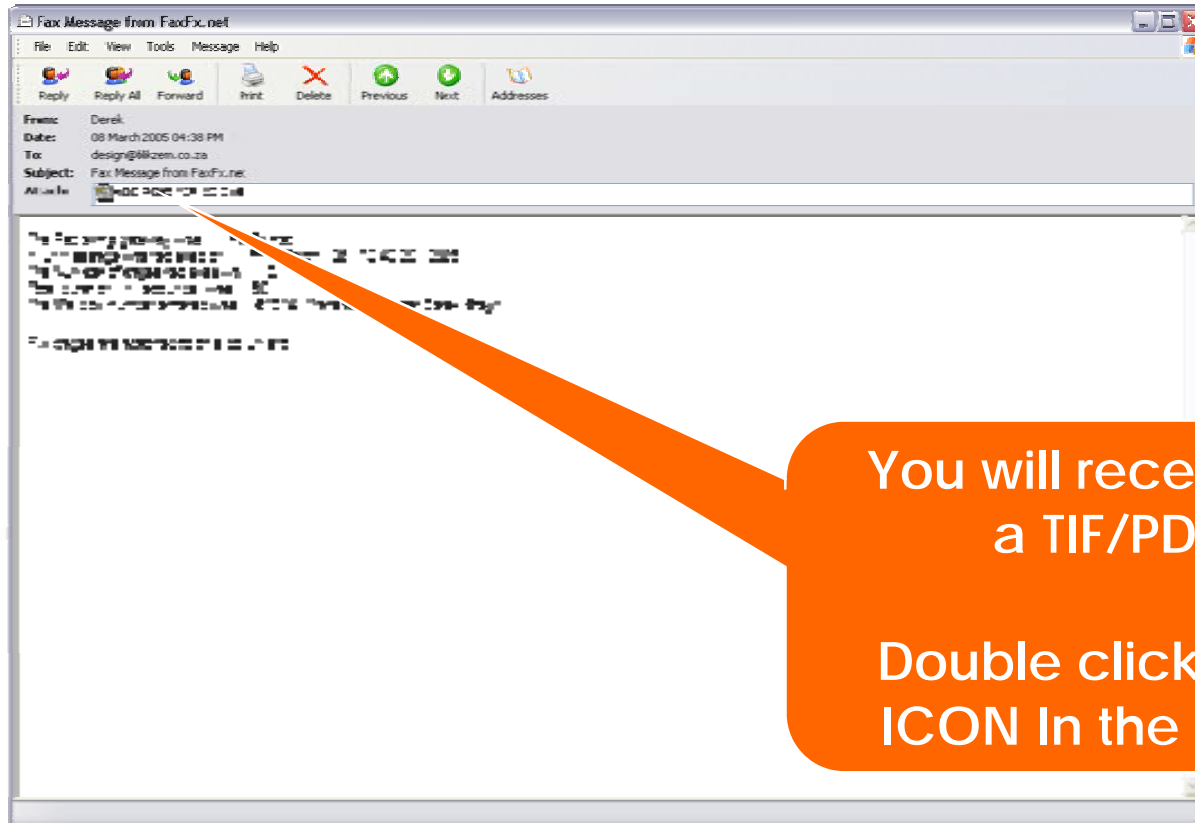

Fax Of Life

Corporate Faxing Solutions For Professionals

www.faxoflife.co.za
Tel: 083 678 9831
Fax: 0866 600 333
Email: info@faxoflife.co.za

You will receive your faxes in a TIF/PDF/PS format.

Double click on the TIF/PDF/PS ICON In the Attachments line